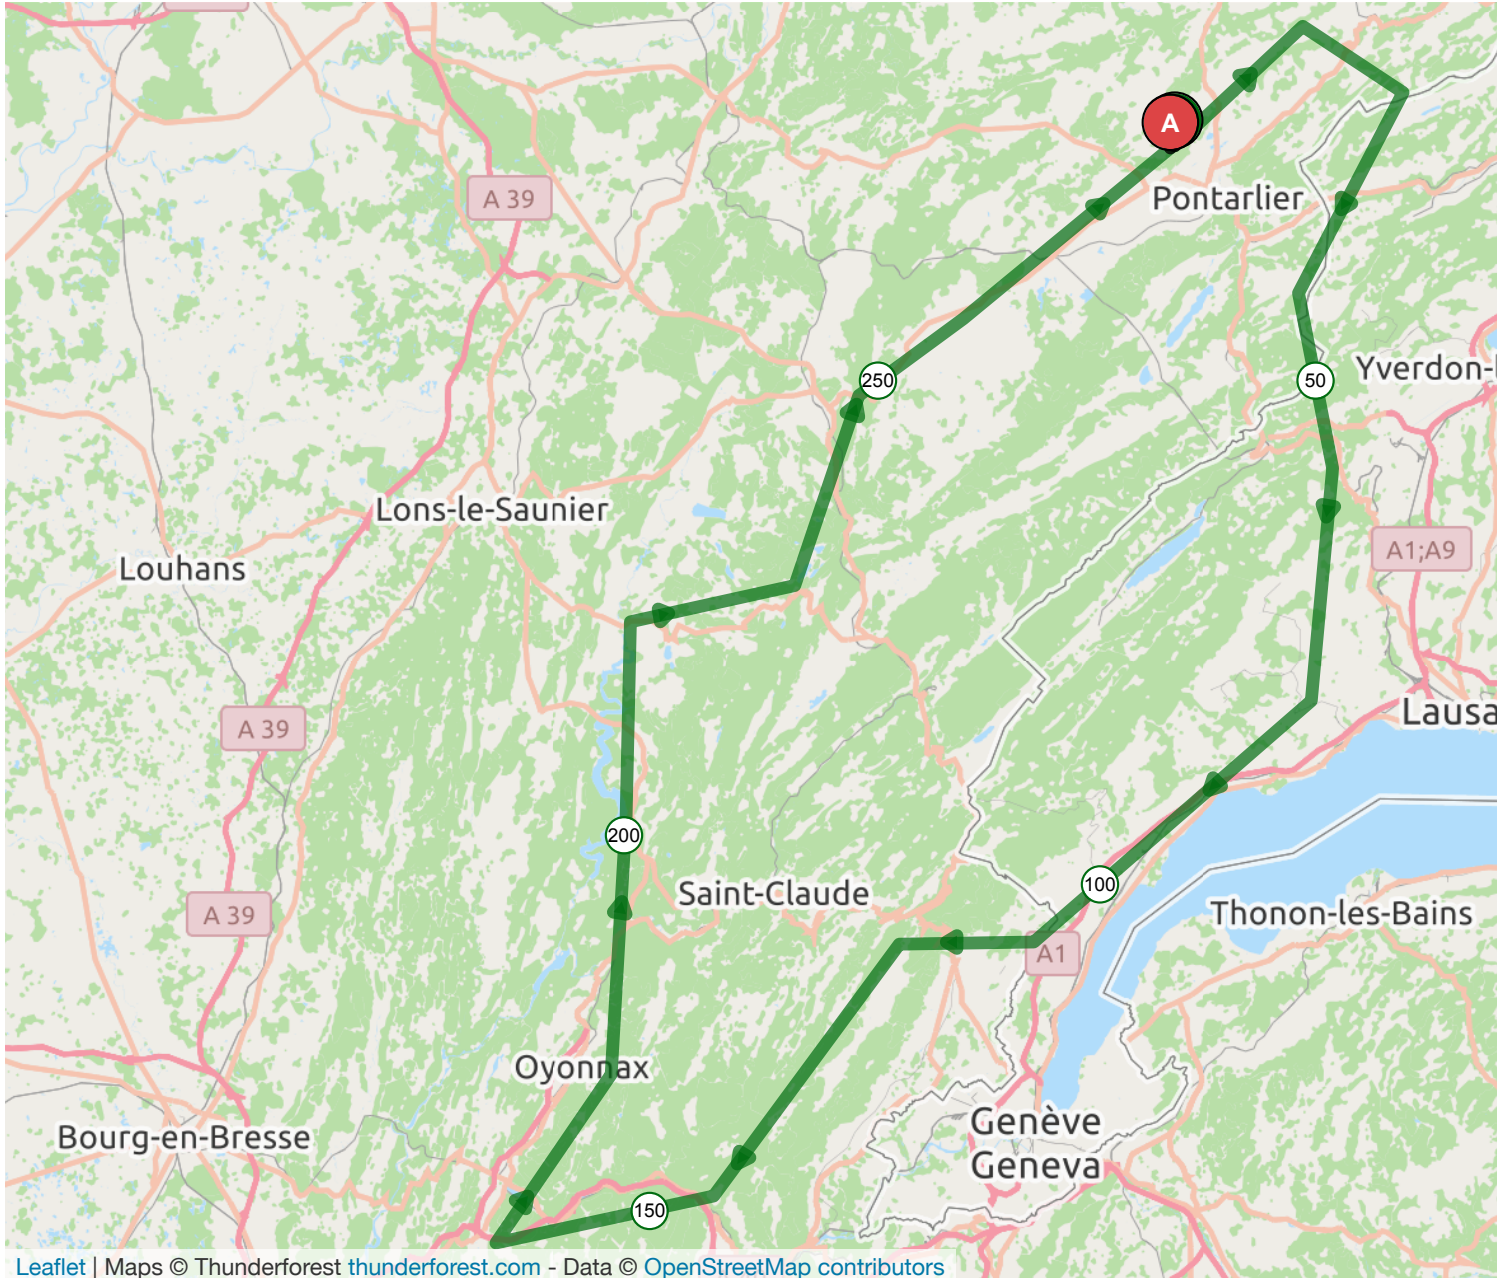

10611762 | Autre | **Projet 1**

Vuillecin -> Dommartin

↔ 280.787 km ↑ 8585 m ↓ 8583 m ▲ 320 m ▲ 1532 m

Leaflet | Maps © Thunderforest thunderforest.com - Data © [OpenStreetMap contributors](https://openstreetmap.org/)

© 2019 Openrunner